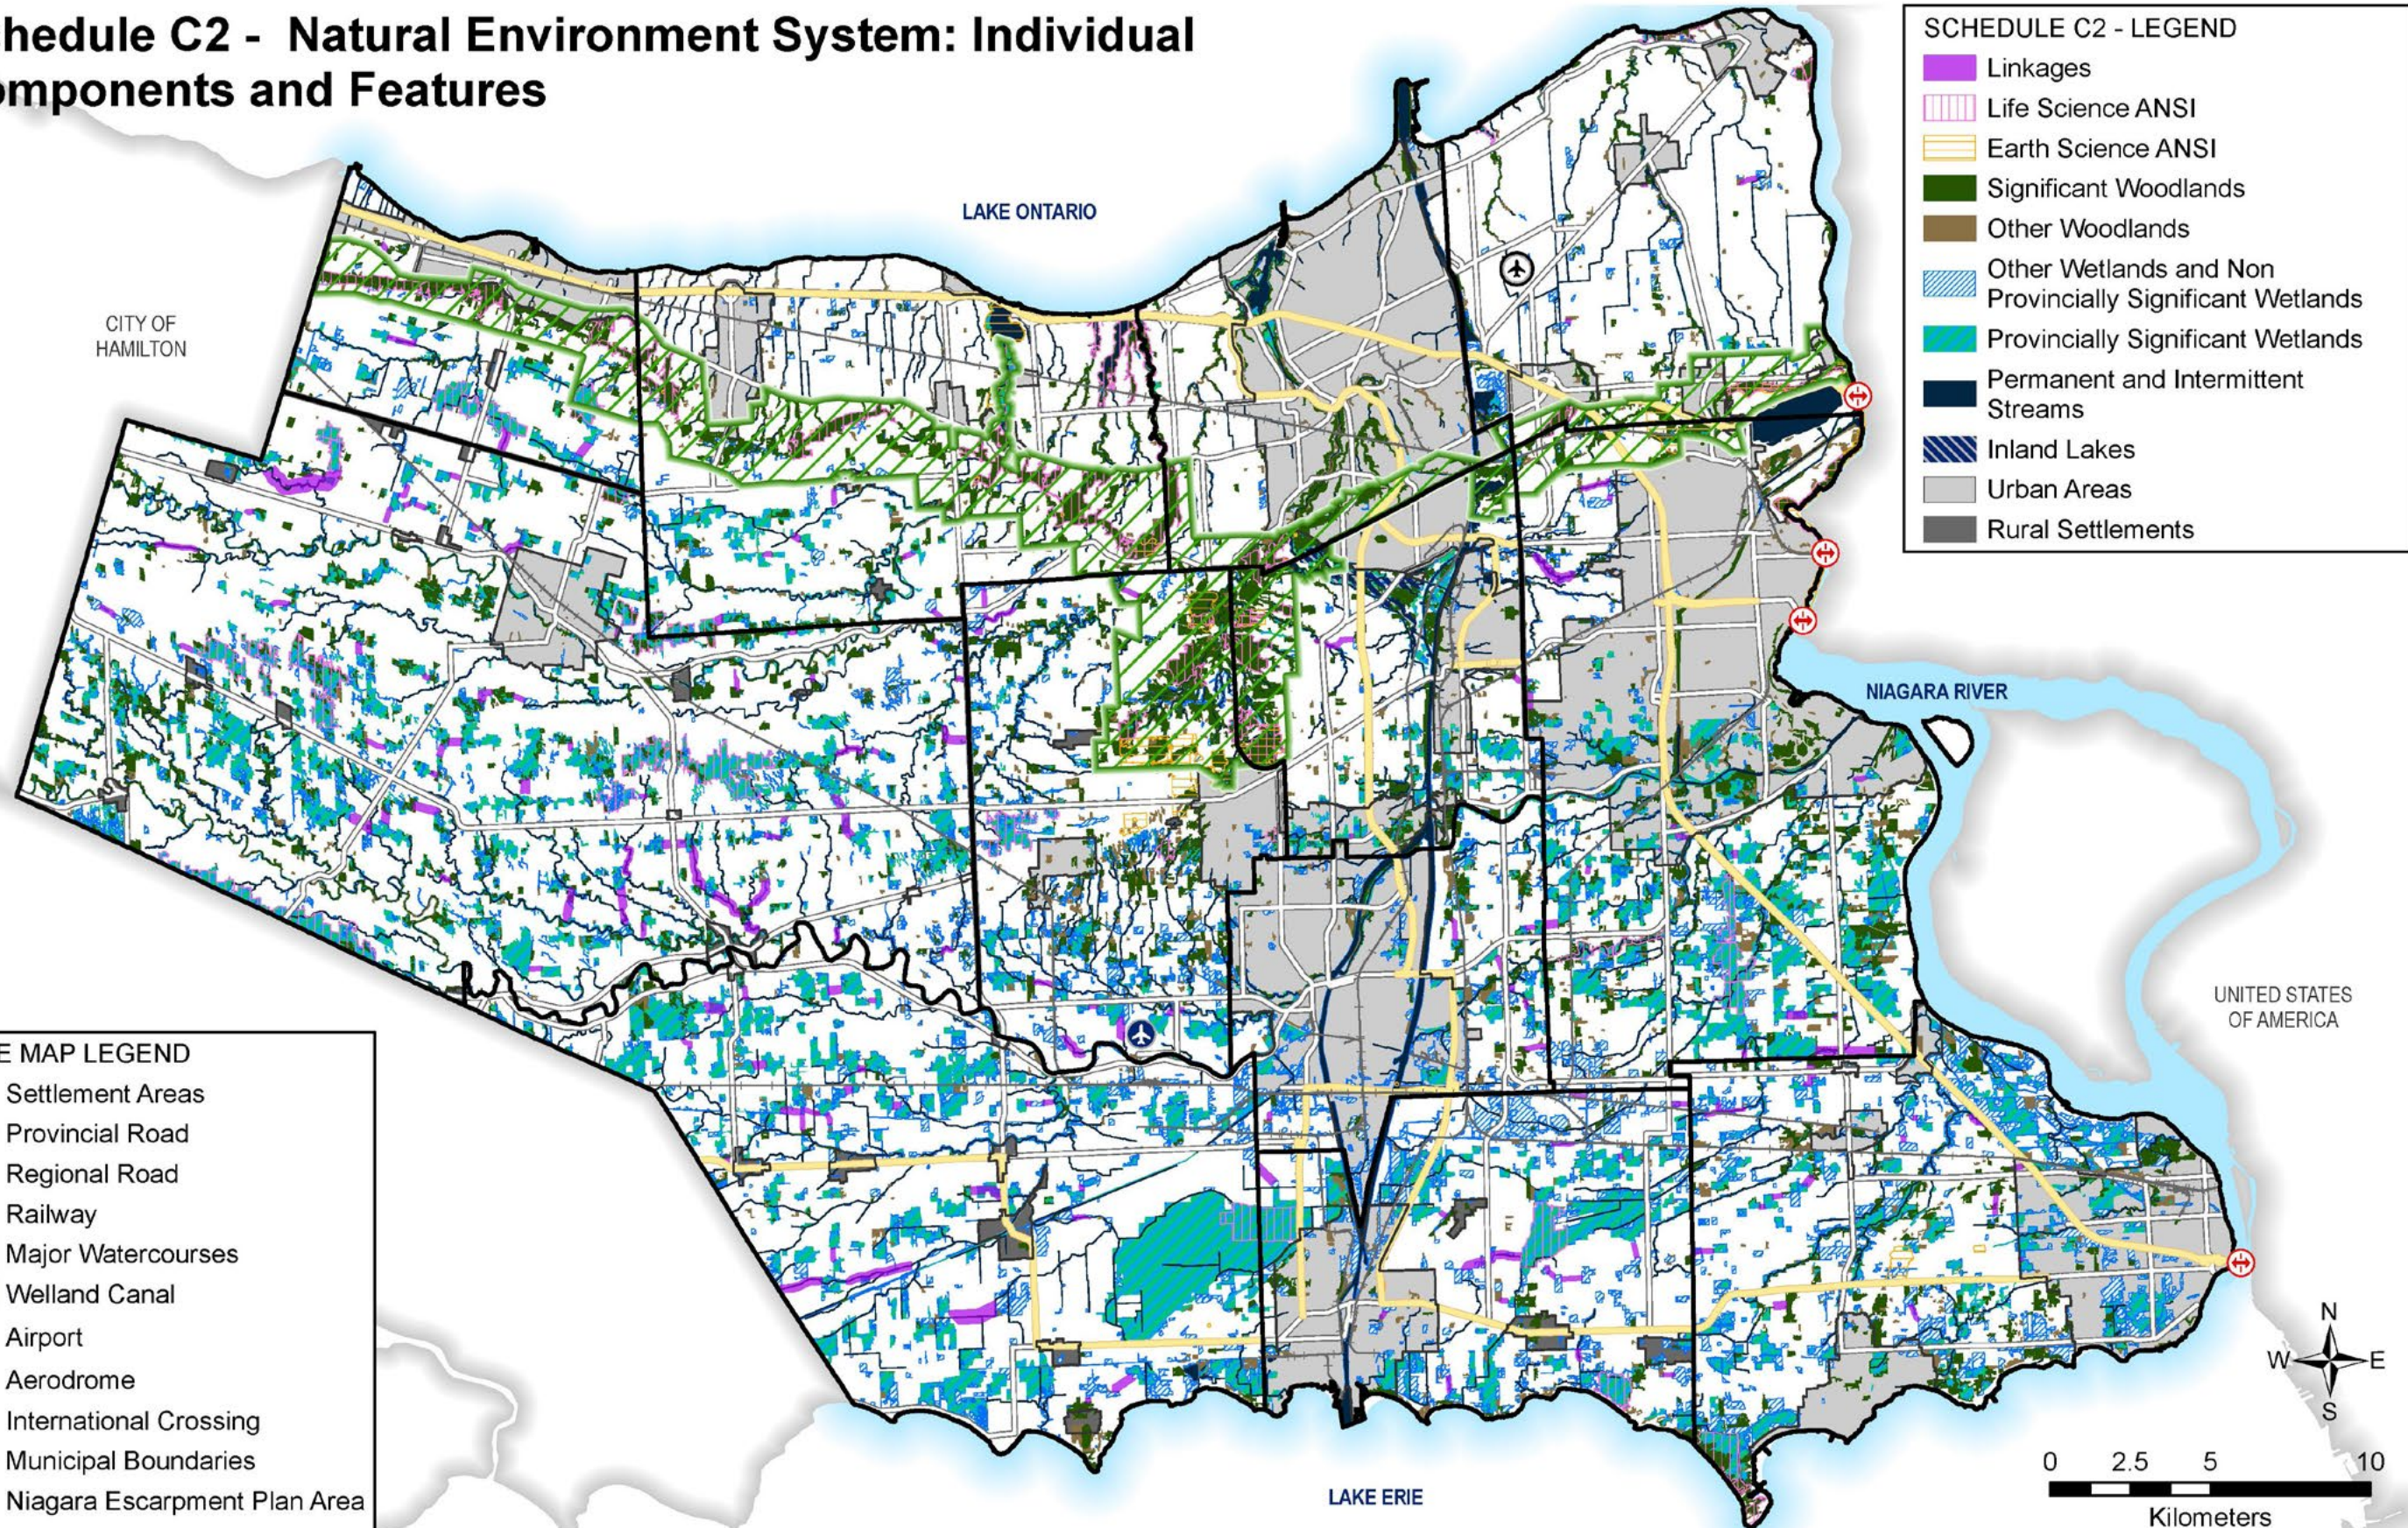

Schedule C2 - Natural Environment System: Individual Components and Features

© 2022 Niagara Region and its suppliers. Projection is UTM Zone 17N CSRS, NAD83. This map was compiled from various data sources. The Niagara Region makes no representations or warranties whatsoever, either expressed or implied, as to the accuracy, completeness, reliability, currency or otherwise of the information shown on this map.