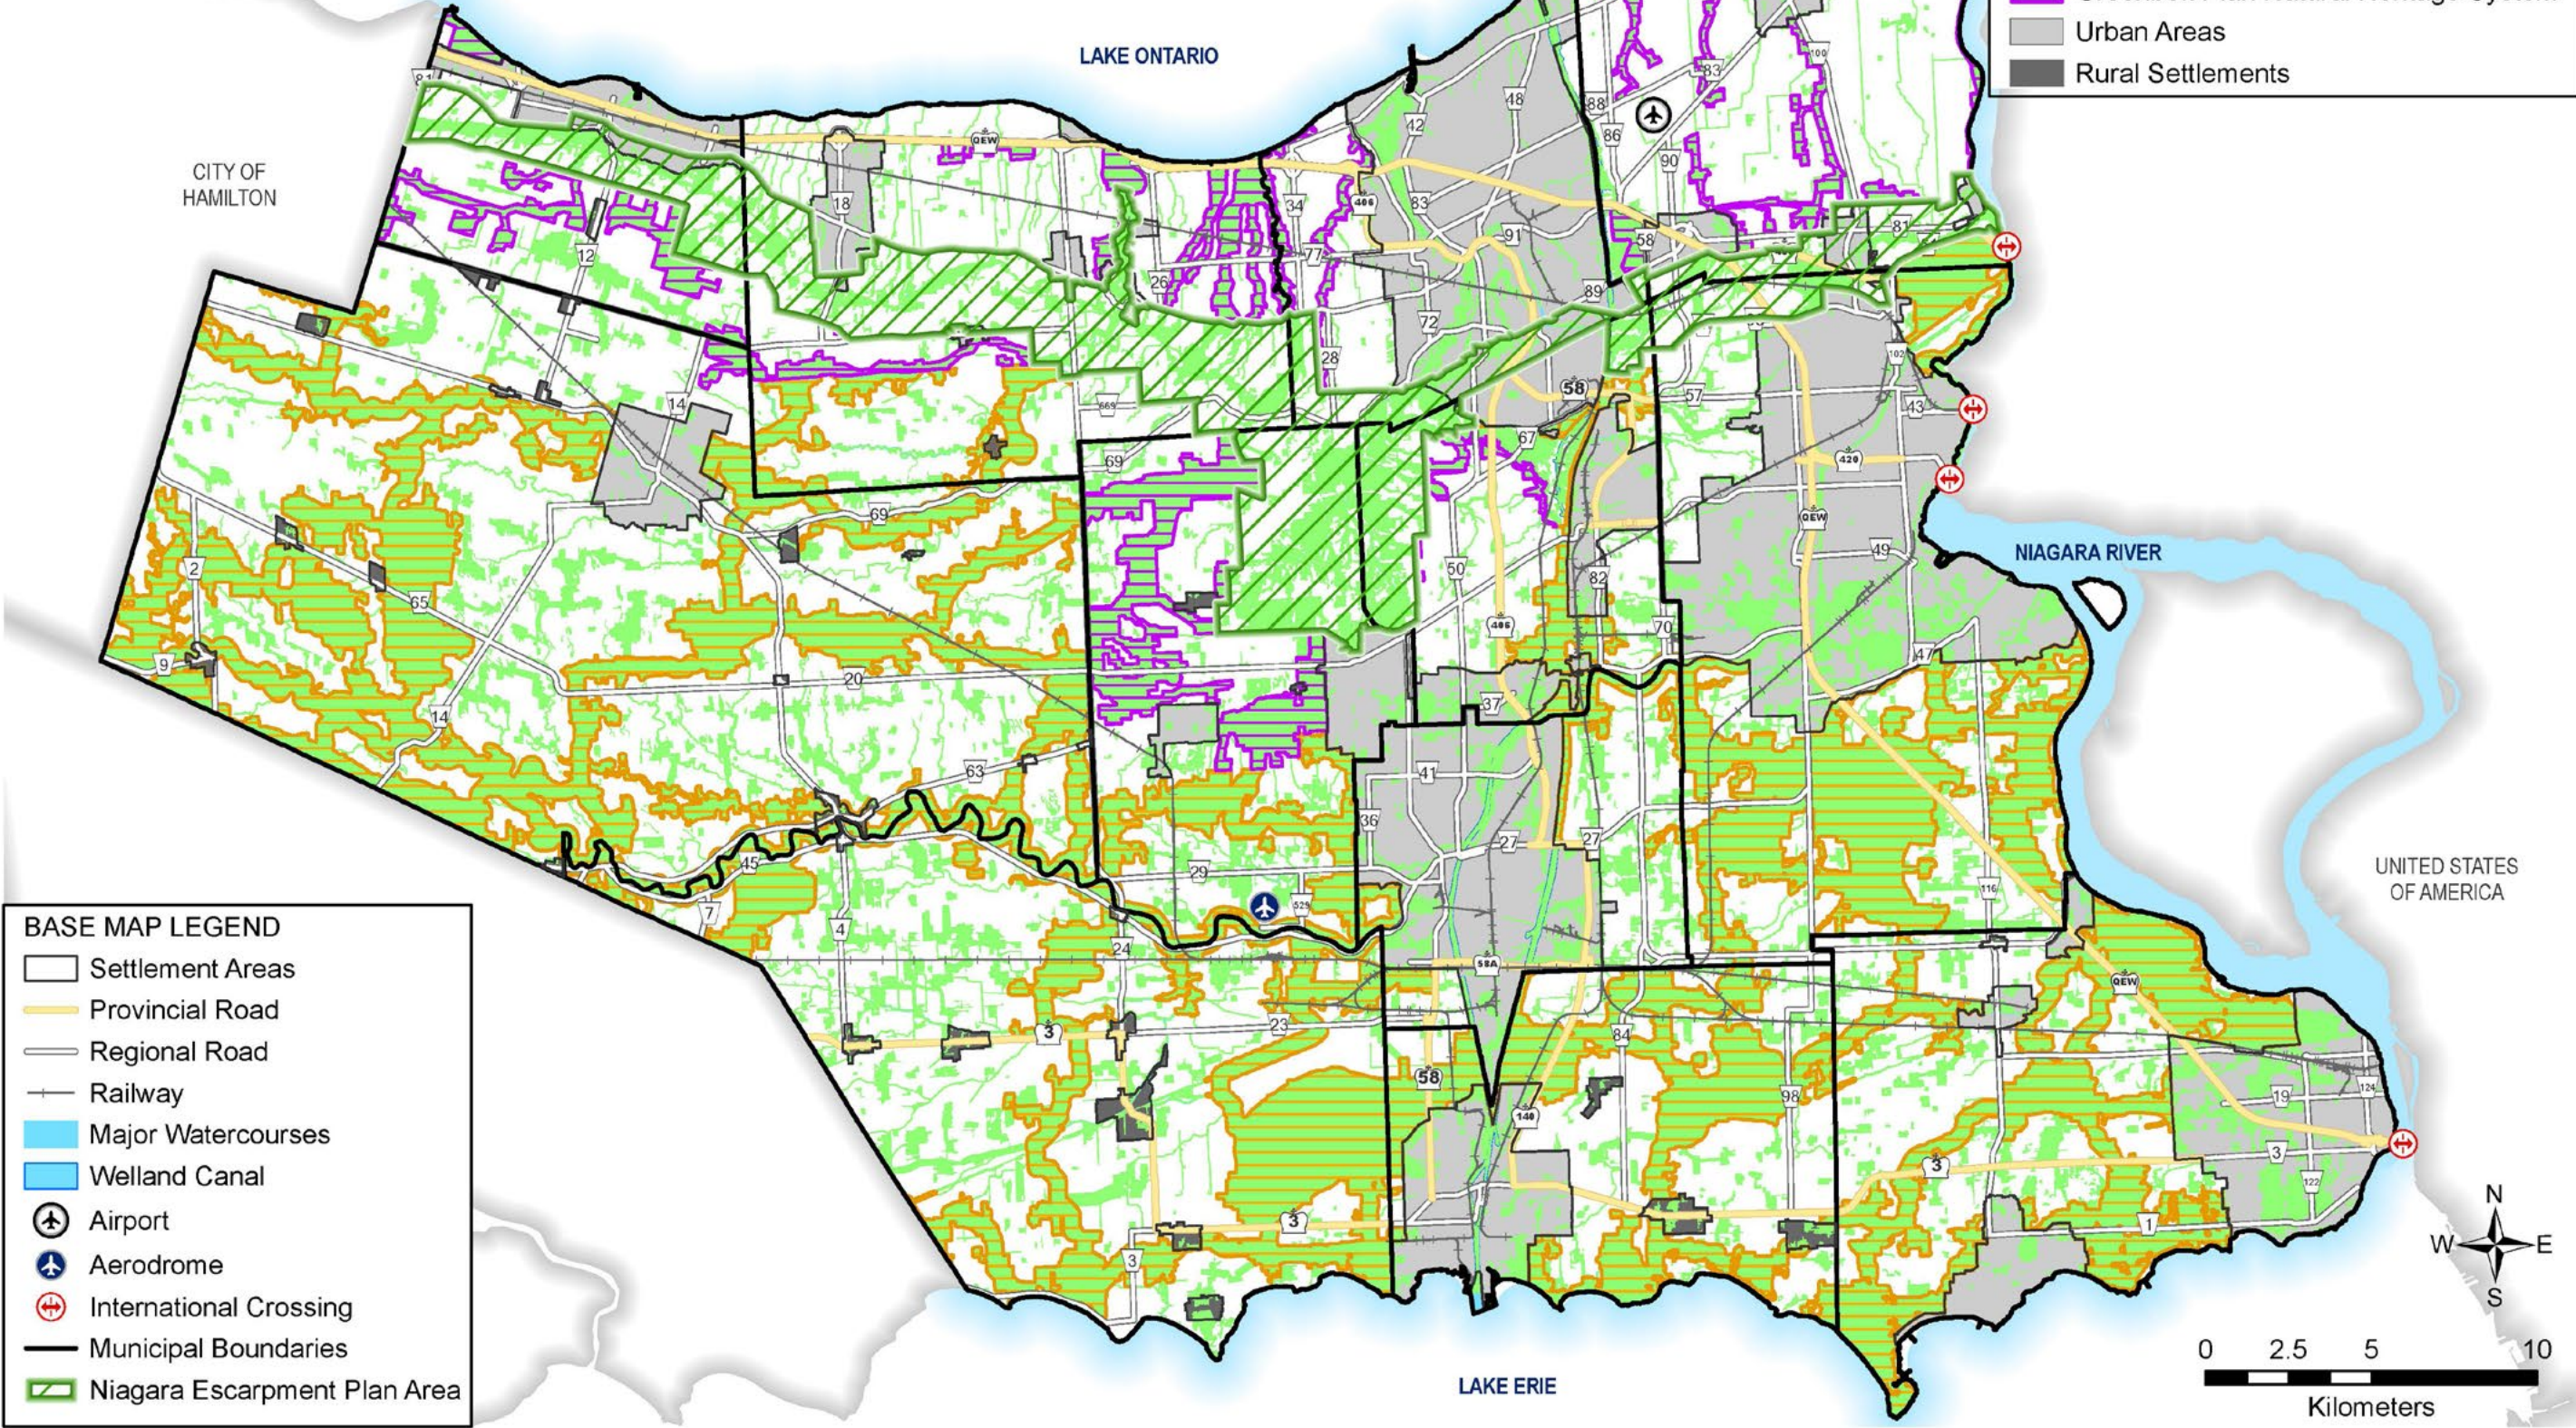

Schedule C1 - Natural Environment System Overlay and Provincial Natural Heritage Systems

SCHEDULE C1 - LEGEND

- Natural Environment System Overlay
- Growth Plan Natural Heritage System
- Greenbelt Plan Natural Heritage System
- Urban Areas
- Rural Settlements

BASE MAP LEGEND

- Settlement Areas
- Provincial Road
- Regional Road
- Railway
- Major Watercourses
- Welland Canal
- ✈ Airport
- ✈ Aerodrome
- ↔ International Crossing
- Municipal Boundaries
- Niagara Escarpment Plan Area

© 2022 Niagara Region and its suppliers. Projection is UTM Zone 17N CSRS, NAD83. This map was compiled from various data sources. The Niagara Region makes no representations or warranties whatsoever, either expressed or implied, as to the accuracy, completeness, reliability, currency or otherwise of the information shown on this map.